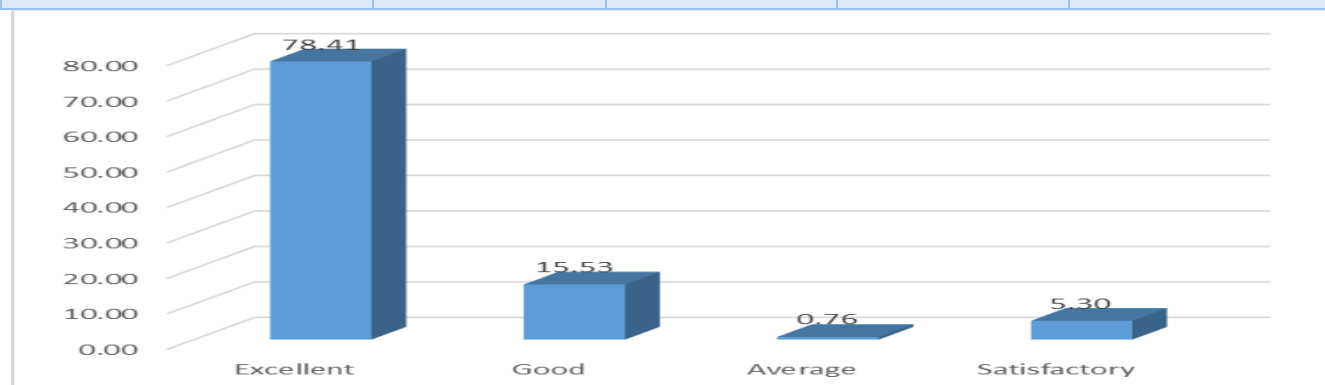

S. S. P. Mandal's
Chandmal Tarachand Bora College, Shirur

Analysis of Feedback on Institution by Alumni (A.Y. 2021-22)

Questions	Responses	Excellent	Good	Average	Satisfactory
Q1.	44	37	5	1	1
Q2.	44	36	7	0	1
Q3.	44	32	9	0	3
Q4.	44	34	6	0	4
Q5.	44	33	6	1	4
Q9.	44	35	8	0	1

Q.6 What is your opinion about extracurricular activities such as NSS, NCC, Sports etc.	Responses
➤ They are just right	13
➤ I was overwhelmed with the number	11
➤ They are too few	20
Q.7 Does the college provide a safe enough environment for female students?	
➤ Yes	40
➤ No	04
Q.8 Will you recommend this college to others?	
➤ Yes	35
➤ No	05
➤ May Be	04

Summary

Q.1 to 5 & 9 Percentage	Excellent	Good	Average	Satisfactory
	78.41	15.53	0.76	5.30

Dr. K. C. Mohite

Principal