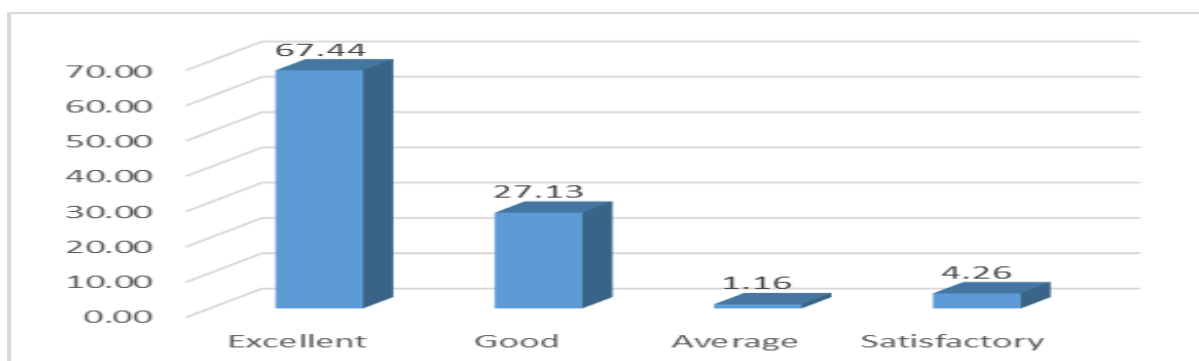

S. S. P. Mandal's
Chandmal Tarachand Bora College, Shirur

Analysis of Feedback on Institution by Alumni (A.Y. 2019-20)

Questions	Responses	Excellent	Good	Average	Satisfactory
Q1.	43	35	8	0	0
Q2.	43	31	11	0	1
Q3.	43	25	15	1	2
Q4.	43	27	12	0	4
Q5.	43	27	12	2	2
Q9.	43	29	12	0	2

Q.6 What is your opinion about extracurricular activities such as NSS, NCC, Sports etc.	Responses
➤ They are just right	13
➤ I was overwhelmed with the number	22
➤ They are too few	08
Q.7 Does the college provide a safe enough environment for female students?	
➤ Yes	42
➤ No	01
Q.8 Will you recommend this college to others?	
➤ Yes	39
➤ No	01
➤ May Be	03

Summary

Q.1 to 5 & 9	Excellent	Good	Average	Satisfactory
Percentage	67.44	27.13	1.16	4.26

Dr. K. C. Mohite

Principal