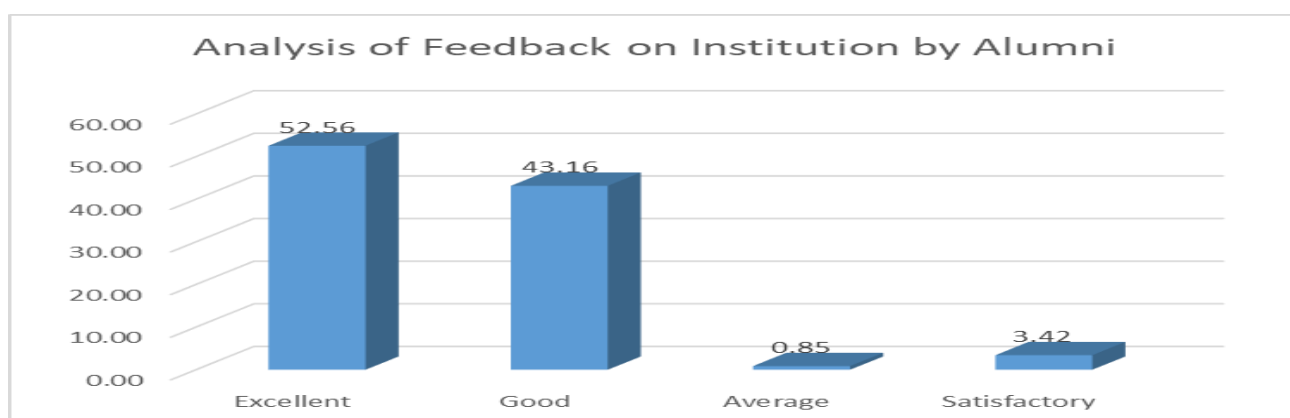

S. S. P. Mandal's
Chandmal Tarachand Bora College, Shirur

Analysis of Feedback on Institution by Alumni (A.Y. 2018-2019)

Questions	Responses	Excellent	Good	Average	Satisfactory
Q1.	39	20	16	1	2
Q2.	39	21	16	0	2
Q3.	39	10	26	1	2
Q4.	39	25	12	0	2
Q5.	39	20	19	0	0
Q9.	39	27	12	0	0

Q.6 What is your opinion about extracurricular activities such as NSS, NCC, Sports etc.	Responses
➤ They are just right	25
➤ I was overwhelmed with the number	11
➤ They are too few	03
Q.7 Does the college provide a safe enough environment for female students?	
➤ Yes	39
➤ No	0
Q.8 Will you recommend this college to others?	
➤ Yes	37
➤ No	1
➤ May Be	1

Summary A.Y. 2018-2019

Q.1 to 5 & 9	Excellent	Good	Average	Satisfactory
Percentage	52.56	43.16	0.85	3.42

Dr. K. C. Mohite

Principal