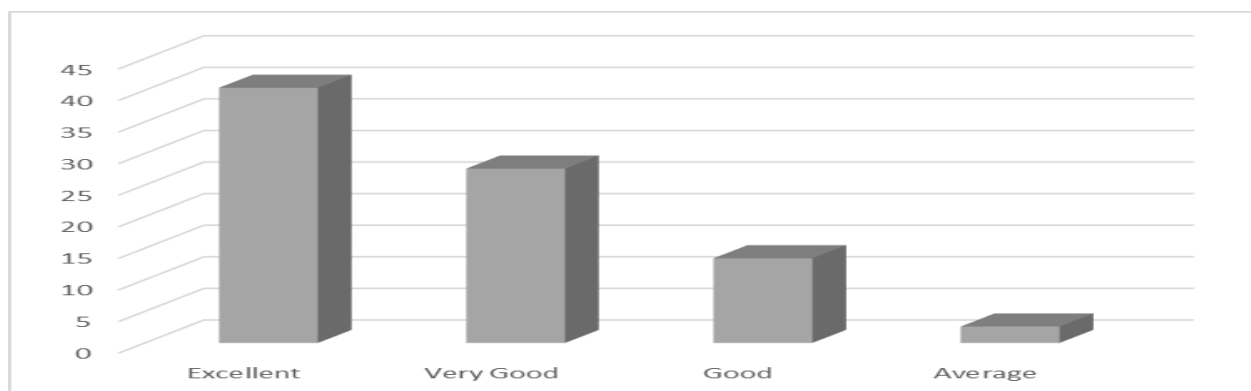

S. S. P. Mandal's
CHANDMAL TARACHAND BORA COLLEGE OF ARTS,
COMMERCE & SCIENCE, SHIRUR

Analysis of Feedback on Institution by Alumni (A.Y. 2022-23)

Questions	Responses	Excellent	Very Good	Good	Average
Admission process	84	43	20	20	1
Infrastructure and Laboratory	84	44	29	9	2
Work culture	84	41	30	11	2
Library Services	84	47	24	12	1
Sports	84	35	29	15	5
Discipline	84	48	26	7	3
Examination system	84	41	31	9	3
Canteen	84	30	25	23	6
Co-curricular & Extracurricular activity	84	33	33	16	2
General Evaluation	84	42	29	12	1

Summary				
Scale	Excellent	Very Good	Good	Average
Percentage	40.4	27.6	13.4	2.6

Dr. K. C. Mohite
Principal