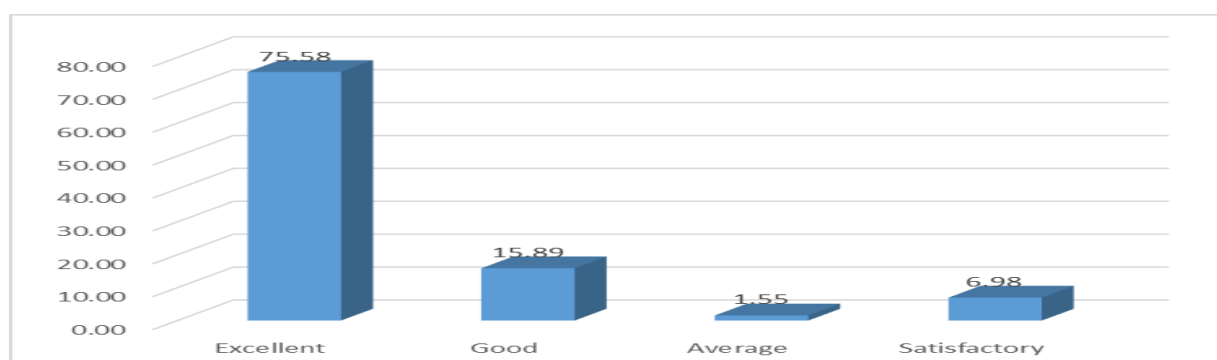

S. S. P. Mandal's
Chandmal Tarachand Bora College, Shirur

Analysis of Feedback on Institution by Alumni (A.Y. 2020-21)

Questions	Responses	Excellent	Good	Average	Satisfactory
Q1.	43	38	5	0	0
Q2.	43	34	5	0	4
Q3.	43	28	11	2	2
Q4.	43	30	8	2	3
Q5.	43	33	4	0	6
Q9.	43	32	8	0	3

Q.6 What is your opinion about extracurricular activities such as NSS, NCC, Sports etc.	Responses
➤ They are just right	09
➤ I was overwhelmed with the number	15
➤ They are too few	19
Q.7 Does the college provide a safe enough environment for female students?	
➤ Yes	41
➤ No	02
Q.8 Will you recommend this college to others?	
➤ Yes	34
➤ No	06
➤ May Be	03

Summary

<i>Q.1 to 5 & 9</i>	<i>Excellent</i>	<i>Good</i>	<i>Average</i>	<i>Satisfactory</i>
<i>Percentage</i>	75.58	15.89	1.55	6.98

Dr. K.C. Mohite

Principal